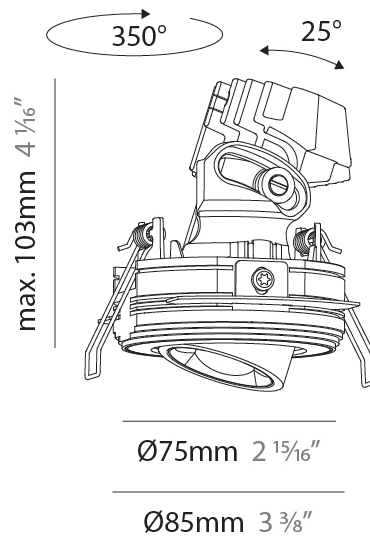

PHYSICAL

Shape: Round
Diameter (mm): 75
Diameter (in): 2 ¹⁵/₁₆
Height (mm): 103
Height (in): 4 ¹/₁₆
Ceiling Thickness (mm): 10 / 12.5 / 15 / 25
Ceiling Thickness (in): 3/8 or 1/2 or 9/16 or 1
Min. Recessing Depth (mm): 115
Min. Recessing Depth (in): 4 ¹/₂
Light Distribution: Direct
Diffuser: Lens Pack - Spread Lens / Linear Spread Lens / Honeycomb Louver
Fixture Finish: SSR / BKV / CWI / CRY / HAB / UFT / ITA / RUA / FTG / MYG / LOD / PUS / FRO / FUP / KIA / POP / BLS / SPG / MEY / GOH / GUM / CHC / COM / ABZ / JAG / OBR / MOS / ROR
Fixture Material: Aluminum Die Cast
Cut-out Measurements: D. 86mm / 3 3/8"

ELECTRICAL

Lamp Type: LED (Zhaga Standard)
Input Wattage (W): 14
Total Output Wattage (W): 12.7
Dimming: Dali Dimming
Driver Included: No
Driver Location: Recessed Housing
Driver Type: Constant Current - Universal (120Vac only for DALI driver)
Driver Class: Class 2
Input Voltage (V): 120 - 277
Constant Current (MA): 700

LED

Number of LEDs: 1
Color Temperature (°K): 2700-6500 Tunable White
Max. Delivered Lumen (lm): 1240
Nominal Lumen (lm): 1460
CRI: >90 CRI
Lamp Life (hrs): 50000
Special LEDs offerings: Tunable White

OPTICAL

Reflector°: 52
Adjustability: Rotational 350° / Tilt 25°

RATINGS AND CERTIFICATIONS

Certified By: Certified for North American Standards
IP rating: IP20