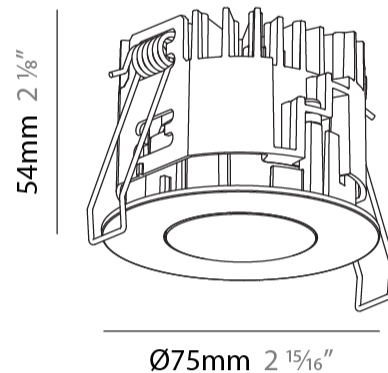

GENERAL

Series: Oiko Pro Round
Subseries: Oiko Pro Wallwash
Brand: Prolicht
Division: Architectural
Mounting Type: Recessed
Mounting Location: Ceiling
Subcategory: Downlight

PHYSICAL

Shape: Round
Diameter (mm): 75
Diameter (in): 2 ¹⁵/₁₆
Height (mm): 54
Height (in): 2 ¹/₈
Ceiling Thickness (mm): 1 - 25
Ceiling Thickness (in): 1/16 - 1 3/16
Min. Recessing Depth (mm): 60
Min. Recessing Depth (in): 2 ³/₈
Light Distribution: Downlight
Fixture Finish: SSR / BKV / CWI / CRY / HAB / UFT / ITA / RUA / FTG / MYG / LOD / PUS / FRO / FUP / KIA / POP / BLS / SPG / MEY / GOH / GUM / CHC / COM / ABZ / JAG / OBR / MOS / ROR
Fixture Material: Aluminum Die Cast
Cut-out Measurements: 68mm / 2 11/16" Diameter

ELECTRICAL

Lamp Type: LED (Zhaga Standard)
Input Wattage (W): 14
Total Output Wattage (W): 12.7
Dimming: Dali Dimming
Driver Included: No
Driver Location: Recessed Housing
Driver Type: Constant Current - Universal (120Vac only for DALI driver)
Driver Class: Class 2
Input Voltage (V): 120 - 277
Constant Current (MA): 700

LED

Color Temperature (°K): 2700-6500 Tunable White
Max. Delivered Lumen (lm): 1159
Nominal Lumen (lm): 1460
CRI: >90 CRI
Lamp Life (hrs): 50000
Special LEDs offerings: Tunable White

OPTICAL

Adjustability: Fixed

RATINGS AND CERTIFICATIONS

Certified By: Certified for North American Standards
IP rating: IP54