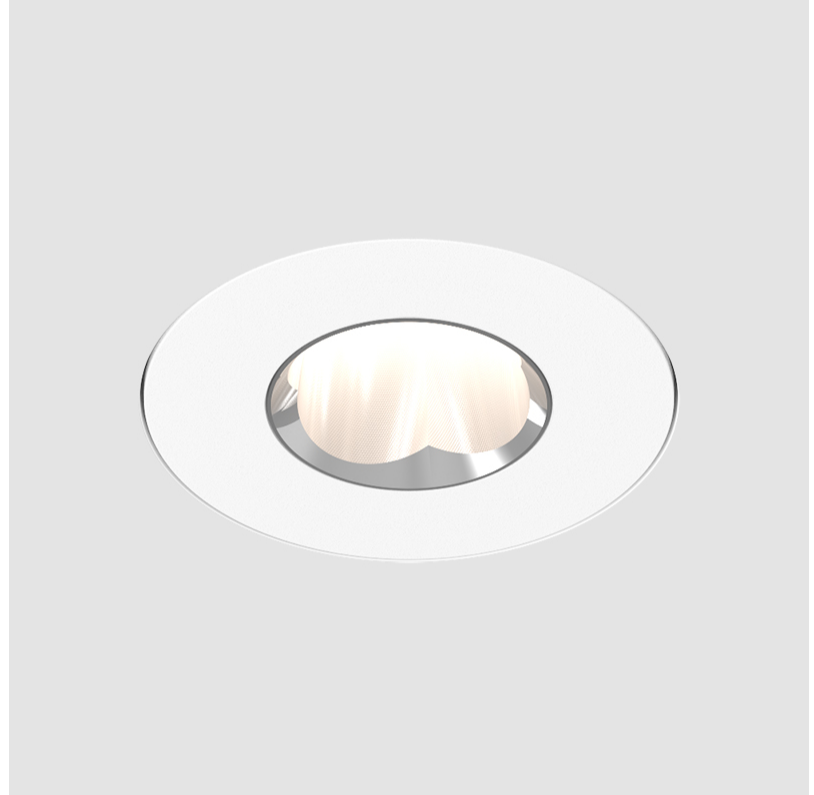

GENERAL

Series: Oiko Pro Round
Subseries: Oiko Pro Round Fixed
Brand: Prolicht
Division: Architectural
Mounting Type: Trimless
Mounting Location: Ceiling
Subcategory: Downlight

PHYSICAL

Shape: Round
Diameter (mm): 75
Diameter (in): 2 15/16
Height (mm): 65
Height (in): 2 9/16
Ceiling Thickness (mm): 10 / 12.5 / 15 / 25
Ceiling Thickness (in): 3/8 or 1/2 or 9/16 or 1
Min. Recessing Depth (mm): 70
Min. Recessing Depth (in): 2 3/4
Light Distribution: Direct
Diffuser: Lens Pack - Spread Lens / Linear Spread Lens / Honeycomb Louver
Fixture Finish: SSR / BKV / CWI / CRY / HAB / UFT / ITA / RUA / FTG / MYG / LOD / PUS / FRO / FUP / KIA / POP / BLS / SPG / MEY / GOH / GUM / CHC / COM / ABZ / JAG / OBR / MOS / ROR
Fixture Material: Aluminum Die Cast
Cut-out Measurements: 86mm / 2 11/16" Diameter

ELECTRICAL

Lamp Type: LED (Zhaga Standard)
Input Wattage (W): 14
Total Output Wattage (W): 12.7
Dimming: Dali Dimming
Driver Included: No
Driver Location: Recessed Housing
Driver Type: Constant Current - Universal (120Vac only for DALI driver)
Driver Class: Class 2
Input Voltage (V): 120 - 277
Constant Current (MA): 700

LED

Color Temperature (°K): 2700-6500 Tunable White
Max. Delivered Lumen (lm): 1129
Nominal Lumen (lm): 1460
CRI: >90 CRI
Lamp Life (hrs): 50000
Special LEDs offerings: Tunable White

OPTICAL

Reflector°: 36
Adjustability: Fixed

RATINGS AND CERTIFICATIONS

Certified By: Certified for North American Standards
IP rating: IP20