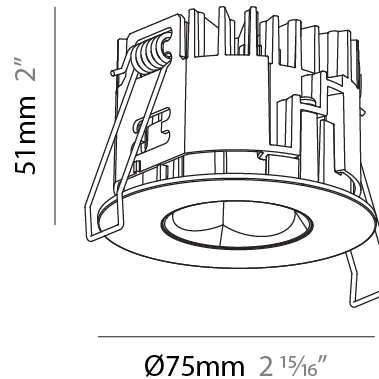

GENERAL

Series: Oiko Pro Round
Subseries: Oiko Pro Round Fixed
Brand: Prolicht
Division: Architectural
Mounting Type: Recessed
Mounting Location: Ceiling
Subcategory: Downlight

PHYSICAL

Shape: Round
Diameter (mm): 75
Diameter (in): 2 15/16
Height (mm): 51
Height (in): 2
Ceiling Thickness (mm): 1 - 25
Ceiling Thickness (in): 1/16 - 1 3/16
Min. Recessing Depth (mm): 55
Min. Recessing Depth (in): 2 3/16
Light Distribution: Direct
Diffuser: Lens Pack - Spread Lens / Linear Spread Lens / Honeycomb Louver
Fixture Finish: [SSR / BKV / CWI / CRY / HAB / UFT / ITA / RUA / FTG / MYG / LOD / PUS / FRO / FUP / KIA / POP / BLS / SPG / MEY / GOH / GUM / CHC / COM / ABZ / JAG / OBR / MOS / ROR](#)
Fixture Material: Aluminum Die Cast
Cut-out Measurements: 68mm / 2 11/16" Diameter

ELECTRICAL

Lamp Type: LED (Zhaga Standard)
Input Wattage (W): 14
Total Output Wattage (W): 12.7
Dimming: Dali Dimming
Driver Included: No
Driver Location: Recessed Housing
Driver Type: Constant Current - Universal (120Vac only for DALI driver)
Driver Class: Class 2
Input Voltage (V): 120 - 277
Constant Current (MA): 700

LED

Color Temperature (°K): 2700-6500 Tunable White
Max. Delivered Lumen (lm): 1240
Nominal Lumen (lm): 1460
CRI: >93 CRI
Lamp Life (hrs): 50000
Special LEDs offerings: Tunable White

OPTICAL

Reflector°: 52
Adjustability: Fixed

RATINGS AND CERTIFICATIONS

Certified By: Certified for North American Standards
IP rating: IP20