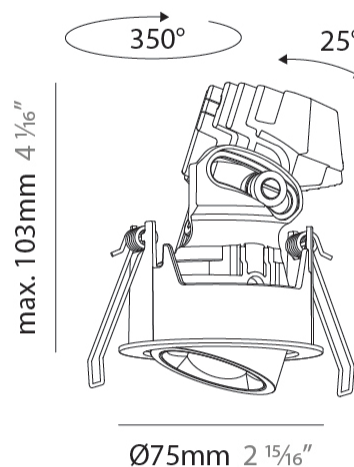

GENERAL

Series: Oiko Pro Round
Subseries: Oiko Pro Round Adjustable
Brand: Prolicht
Division: Architectural
Mounting Type: Recessed
Mounting Location: Ceiling
Subcategory: Downlight

PHYSICAL

Shape: Round
Diameter (mm): 75
Diameter (in): 2 15/16
Height (mm): 103
Height (in): 4 1/16
Ceiling Thickness (mm): 1 - 25
Ceiling Thickness (in): 1/16 - 1 3/16
Min. Recessing Depth (mm): 115
Min. Recessing Depth (in): 4 1/2
Light Distribution: Downlight
Diffuser: Lens Pack - Spread Lens / Linear Spread Lens / Honeycomb Louver
Fixture Finish: SSR / BKV / CWI / CRY / HAB / UFT / ITA / RUA / FTG / MYG / LOD / PUS / FRO / FUP / KIA / POP / BLS / SPG / MEY / GOH / GUM / CHC / COM / ABZ / JAG / OBR / MOS / ROR
Fixture Material: Aluminum Die Cast
Cut-out Measurements: D. - 68mm / 2 11/16"

ELECTRICAL

Lamp Type: LED (Zhaga Standard)
Input Wattage (W): 14
Total Output Wattage (W): 12.7
Dimming: Dali Dimming
Driver Included: No
Driver Location: Remote
Driver Type: Constant Current - Universal (120Vac only for DALI driver)
Driver Class: Class 2
Input Voltage (V): 120 - 277
Constant Current (MA): 700

LED

Number of LEDs: 1
Color Temperature (°K): 2700-6500 Tunable White
Max. Delivered Lumen (lm): 1054 - 1240
Nominal Lumen (lm): 1242 - 1460
CRI: >90 CRI
Lamp Life (hrs): 50000
Special LEDs offerings: Tunable White

OPTICAL

Reflector°: 52

RATINGS AND CERTIFICATIONS

Certified By: Certified for North American Standards
IP rating: IP20