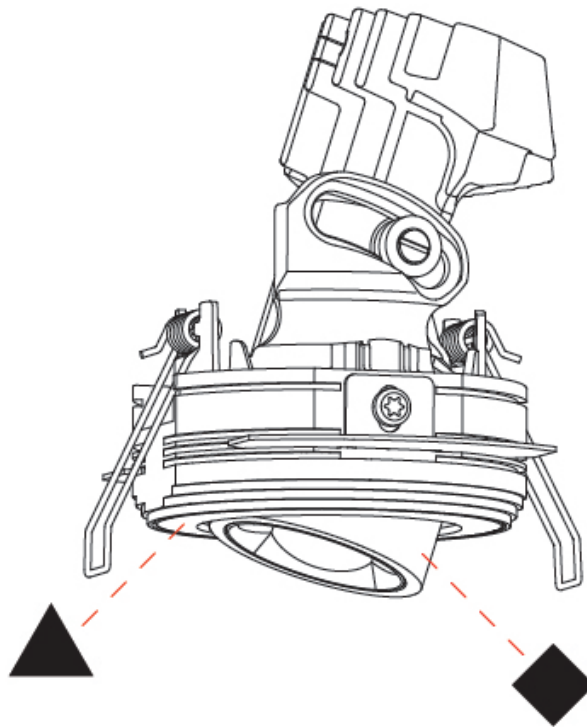

OIKO PRO ROUND ADJUSTABLE TRIMLESS

A35884-

PROJECT

TYPE

SPECIFIER

QUANTITY

DATE