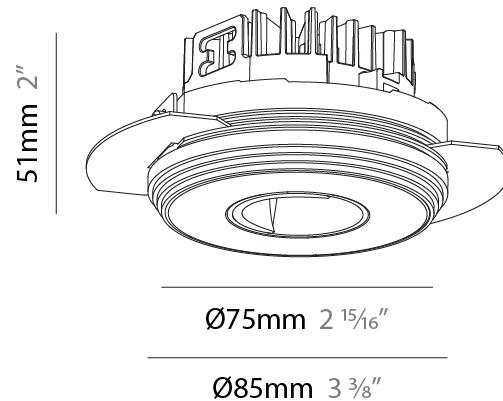

GENERAL

Series: Oiko Pro Round
Subseries: Oiko Pro Round Wallwash
Brand: Prolicht
Division: Architectural
Mounting Type: Trimless
Mounting Location: Ceiling
Subcategory: Wallwash

PHYSICAL

Shape: Round
Diameter (mm): 75
Diameter (in): 2 ¹⁵/₁₆
Height (mm): 51
Height (in): 2
Ceiling Thickness (mm): 1 - 25
Ceiling Thickness (in): 1/16 - 1 3/16
Min. Recessing Depth (mm): 55
Min. Recessing Depth (in): 2 ³/₁₆
Light Distribution: Direct
Fixture Finish: [SSR / BKV / CWI / CRY / HAB / UFT / ITA / RUA / FTG / MYG / LOD / PUS / FRO / FUP / KIA / POP / BLS / SPG / MEY / GOH / GUM / CHC / COM / ABZ / JAG / OBR / MOS / ROR](#)
Fixture Material: Aluminum Die Cast
Cut-out Measurements: 86mm / 3 3/8" Diameter

ELECTRICAL

Lamp Type: LED (Zhaga Standard)
Input Wattage (W): 14
Total Output Wattage (W): 12.7
Dimming: Dali Dimming
Driver Included: No
Driver Location: Recessed Housing
Driver Type: Constant Current - Universal (120Vac only for DALI driver)
Driver Class: Class 2
Input Voltage (V): 120 - 277
Constant Current (MA): 700

LED

Color Temperature (°K): 2700-6500 Tunable White
Max. Delivered Lumen (lm): 1040 - 1216
Nominal Lumen (lm): 1242 - 1460
CRI: >93 CRI
Lamp Life (hrs): 50000
Special LEDs offerings: Tunable White

OPTICAL

Adjustability: Fixed

RATINGS AND CERTIFICATIONS

Certified By: Certified for North American Standards
IP rating: IP20