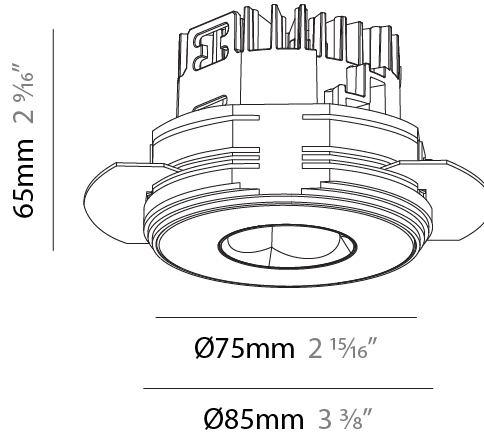

GENERAL

Series: Oiko Pro Round
Subseries: Oiko Pro Round Fixed
Brand: Prolicht
Division: Architectural
Mounting Type: Trimless
Mounting Location: Ceiling
Subcategory: Downlight

PHYSICAL

Shape: Round
Diameter (mm): 75
Diameter (in): 2 15/16
Height (mm): 65
Height (in): 2 9/16
Ceiling Thickness (mm): 10 / 12.5 / 15 / 25
Ceiling Thickness (in): 3/8 or 1/2 or 9/16 or 1
Min. Recessing Depth (mm): 70
Min. Recessing Depth (in): 2 3/4
Light Distribution: Direct
Diffuser: Lens Pack - Spread Lens / Linear Spread Lens / Honeycomb Louver
Fixture Finish: SSR / BKV / CWI / CRY / HAB / UFT / ITA / RUA / FTG / MYG / LOD / PUS / FRO / FUP / KIA / POP / BLS / SPG / MEY / GOH / GUM / CHC / COM / ABZ / JAG / OBR / MOS / ROR
Fixture Material: Aluminum Die Cast
Cut-out Measurements: 86mm / 2 11/16" Diameter

ELECTRICAL

Lamp Type: LED (Zhaga Standard)
Input Wattage (W): 14
Total Output Wattage (W): 12.7
Dimming: Dali Dimming
Driver Included: No
Driver Location: Recessed Housing
Driver Type: Constant Current - Universal (120Vac only for DALI driver)
Driver Class: Class 2
Input Voltage (V): 120 - 277
Constant Current (MA): 700

LED

Color Temperature (°K): 2700-6500 Tunable White
Max. Delivered Lumen (lm): 1129
Nominal Lumen (lm): 1460
CRI: >90 CRI
Lamp Life (hrs): 50000
Special LEDs offerings: Tunable White

OPTICAL

Reflector°: 36
Adjustability: Fixed

RATINGS AND CERTIFICATIONS

Certified By: Certified for North American Standards
IP rating: IP20